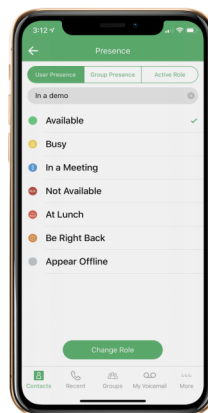

Zultys Mobile App

- iOS/Android App
- Wi-Fi/Cellular Data Calling
- Visual Voicemail
- Real-time Presence
- Chat/Instant Messaging
- Call History
- Visual Park Monitor
- Multi-party Conference
- Corporate Phonebook